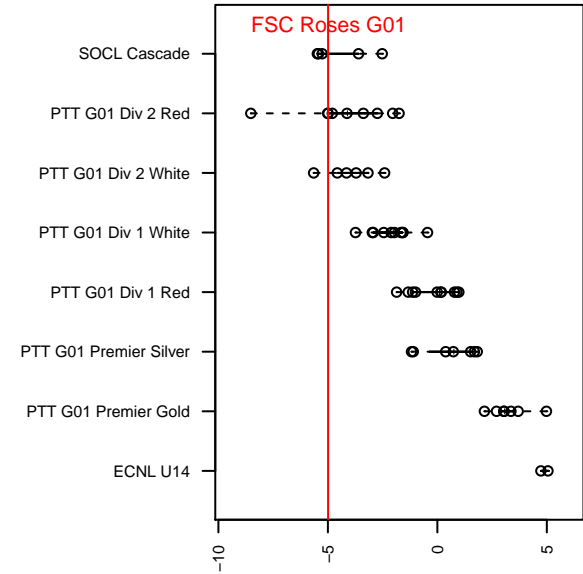

FSC Roses G01

alt names used:

Venues played:

, OR

G01 total strength=623

attack=0.57 defense=0.51

fall league = PTT G01 Div 2 Red

spr league = Spr OYS G01 Div 2 Red

2015 PTT G01 Division 2 Red

2015 Spr OYS G01 Division 2 Red

FSC Roses G01
Dots are actual minus expected GF (blue circles) and GA (red triangles).
Blue line is smoothed change in attack strength. Red is smoothed change in defense strength.

**attack and defense variance (black dot)
relative to other teams
and top 10 in region**

**attack and defense rating
relative to others at age
and all opponents in last 13 months**

Performance relative to 13 month average